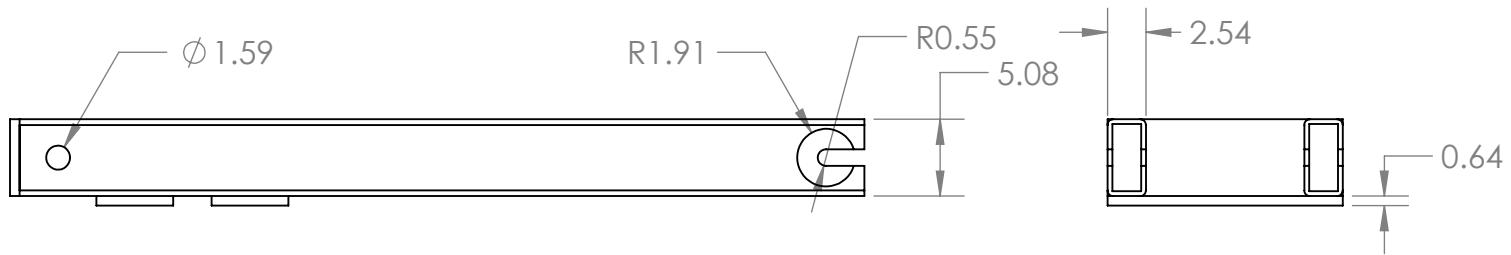

2

1

B

B

Not Present for Swivel Wheels

A

A

Wheel Support Arm

Units: cm

2

1

2

1

| ITEM NO. | PART NUMBER | QTY. |
|----------|--|------|
| 1 | 0.48 x 2.54 x 5.08 x 55.88 Rectangular Tube | 2 |
| 2 | 0.64 x 5.08 x 16.51 Rectangular Bar | 1 |
| 3 | 0.64 x 5.08 x 16.51 Rectangular Bar with Holes | 2 |