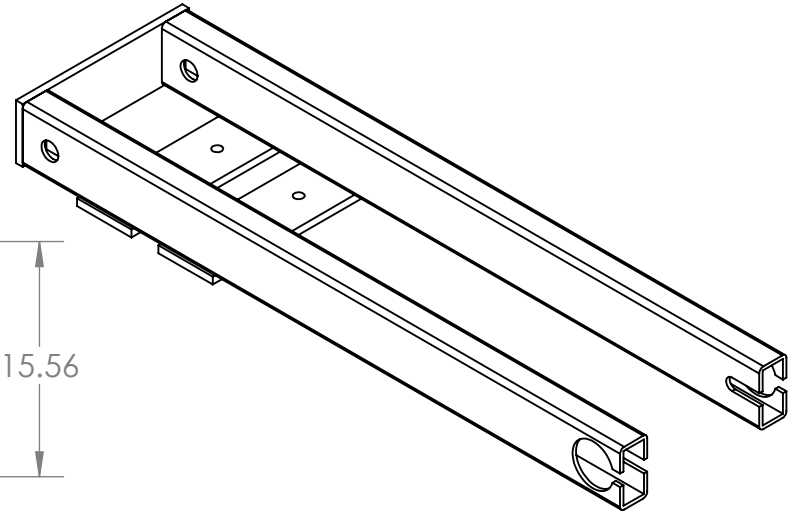

2

1

B

B

Not Present for Swivel Wheels

A

A

Wheel Support Arm

Units: cm

2

1

2

1

| ITEM NO. | PART NUMBER | QTY. |
|----------|--|------|
| 1 | 0.48 x 2.54 x 5.08 x 55.88 Rectangular Tube | 2 |
| 2 | 0.64 x 5.08 x 16.51 Rectangular Bar | 1 |
| 3 | 0.64 x 5.08 x 16.51 Rectangular Bar with Holes | 2 |

B

B

A

A

Wheel Support Arms

Units: cm

2

1