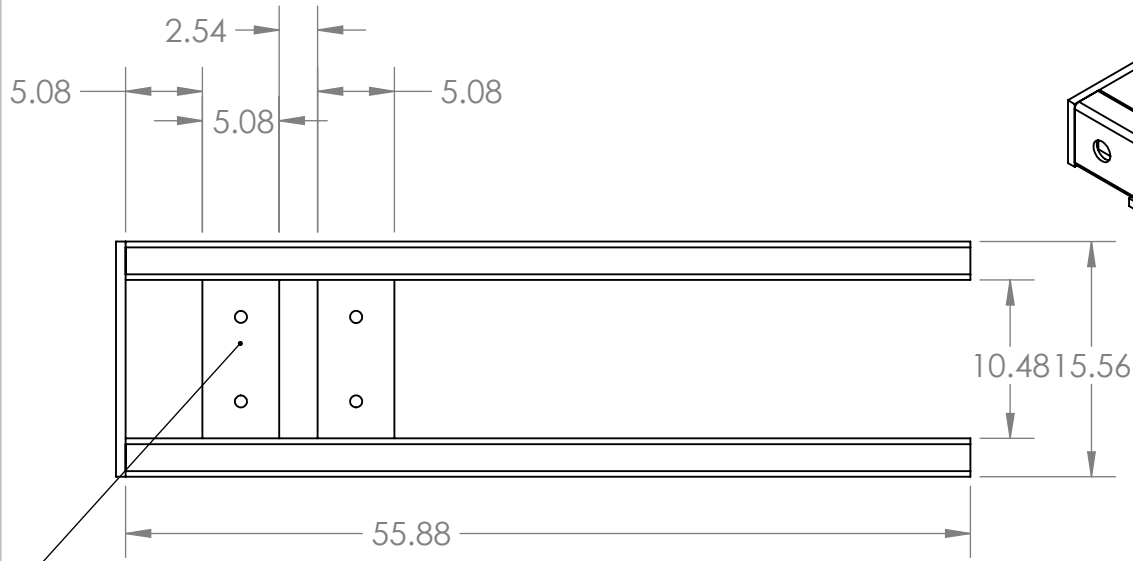

2

1

B

B

Not Present for Swivel Wheels

A

A

Wheel Support Arm

Units: cm

2

1

2

1

| ITEM NO. | PART NUMBER | QTY. |
|----------|--|------|
| 1 | 0.48 x 2.54 x 5.08 x 55.88 Rectangular Tube | 2 |
| 2 | 0.64 x 5.08 x 16.51 Rectangular Bar | 1 |
| 3 | 0.64 x 5.08 x 16.51 Rectangular Bar with Holes | 2 |

B

B

A

A

Wheel Support Arms

Units: cm

2

1