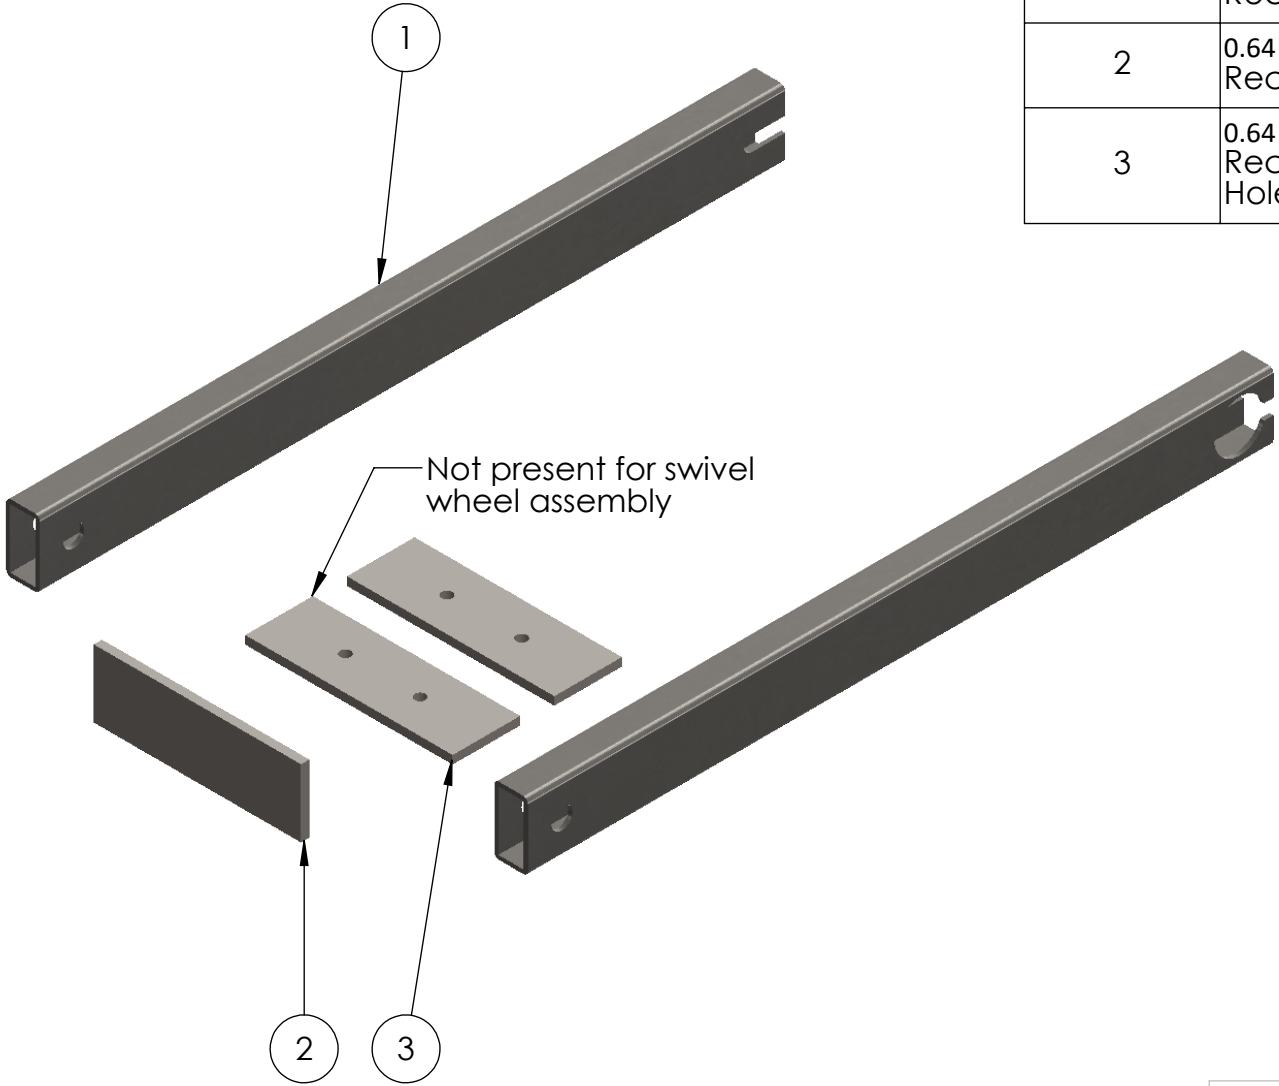

2

1

B

B

Not Present for Swivel Wheels

A

A

Wheel Support Arm

Units: cm

2

1

2

1

| ITEM NO. | PART NUMBER | QTY. |
|----------|--|------|
| 1 | 0.48 x 2.54 x 5.08 x 55.88 Rectangular Tube | 2 |
| 2 | 0.64 x 5.08 x 16.51 Rectangular Bar | 1 |
| 3 | 0.64 x 5.08 x 16.51 Rectangular Bar with Holes | 2 |

B

B

A

A

Wheel Support Arms

Units: cm

2

1